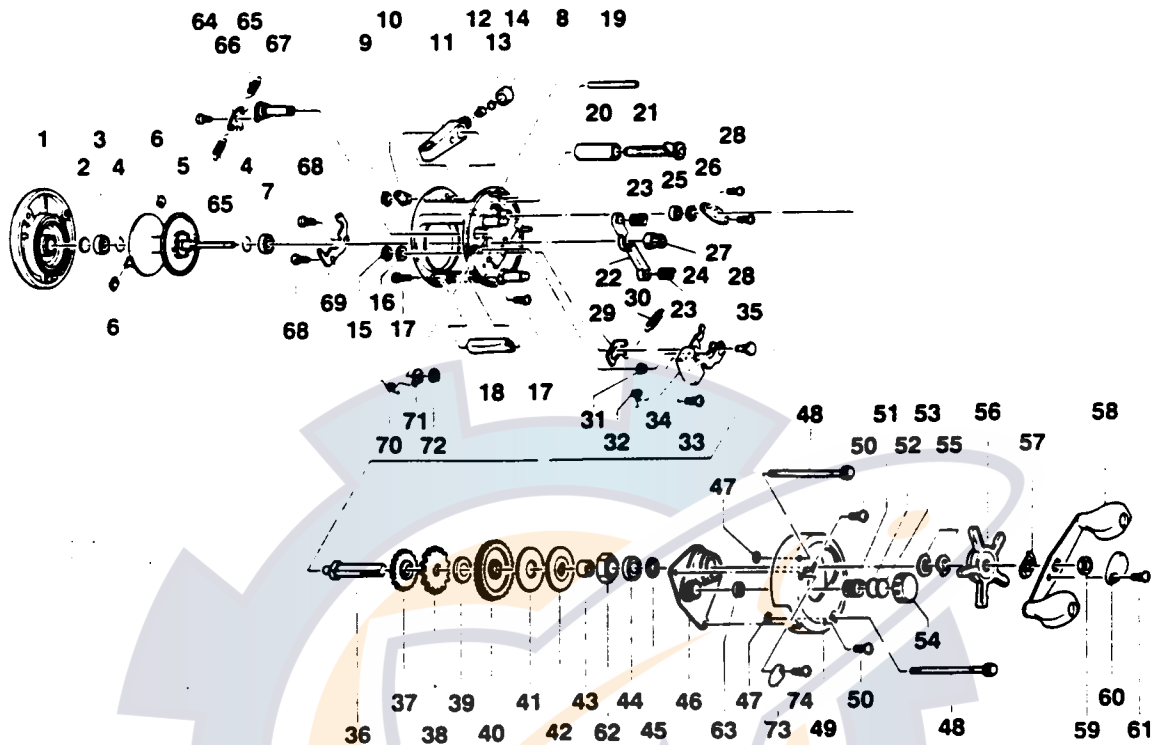

# QUANTUM IR3W

Key No.	Part No.	Description	Price	Key No.	Part No.	Description	Price
1	XX323-02	Left Side Cover Assy	13.54	38	JX083-01	Trip Ratchet	.93
2	XX038-02	Spool Shaft Washer	.26	39	JX111-01	Washer - Ratchet	.46
3	JX106-01	Bearing - Spool Shaft	6.33	40	JX012-01	Drive Gear	7.67
4	JX080-01	Clip Ring	.26	41	JX059-01	Drag Disc	1.44
5	XX321-02	Spool Assy	13.75	42	JX045-01	Drag "D" Washer	.88
6	XX044-01	Brake Shoe B	.26	43	JX052-01	Spacer - Crank Shaft	.67
7	JX106-01	Bearing - Spool Shaft	6.33	44	Tw058-01	Bearing - Crank Shaft (U)	7.21
8	XX301-03	Frame Assy	29.66	45	JX038-01	Crank Shaft Washer	.31
9	QW120-01	E-Clip - Worm Shaft	.26	46	JX066-02	Crank Shaft Guide	3.35
10	JX067-01	Bushing - Worm Shaft	.31	47	JX073-01	O-Ring - Thumb Screw	.31
11	JX347-02	Line Guide Carrier Assy	2.32	48	JX074-04	Thumb Screw	1.24
12	JX006-01	Line Guide Pawl	1.80	49	XX024-03	Right Side Cover	9.73
13	JX035-01	Washer - Line Guide Pawl	.26	50	QW123-01	Right Side Cover Screw	.15
14	JX007-02	Screw - Line Guide Carrier	.52	51	JX105-01	Spring - Tension Knob	.31
15	NX092-01	E-Clip - Kick Lever Guide Post	.26	52	QW032-02	Washer - Spool Tension	.26
16	XX035-01	Washer - Kick Lever Guide	.26	53	JX082-01	Washer - Cushion	.21
17	JX050-01	Screw - Thumb Rest	.31	54	JX033-01	Spool Tension Knob	.82
18	XX009-02	Thumb Rest	.62	55	JX046-01	Spring "D" Washer	.67
19	XX061-01	Line Guide Carrier Guide	.98	56	JX055-02	Star Drag	3.45
20	XX016-01	Worm Shaft Guide	.72	57	NX054-01	Handle Washer	.26
21	XX372-01	Worm Shaft Assy	6.90	58	XX318-01	Handle Assy	7.00
22	JX025-01	Pinion Yoke	.52	59	QW003-01	Handle Nut	.36
23	JX040-01	Yoke Spring	.21	60	JX034-02	Handle Nut Cap	.36
24	JX011-01	Pinion Gear	5.36	61	QW123-01	Handle Nut Cap Screw	.15
25	JX017-01	Bushing - Crank Shaft (L)	.77	62	JX363-01	Anti-Reverse Pawl Assy	2.52
26	QW120-01	E-Clip - Crank Shaft	.26	63	JX098-01	Post - Anti-Reverse Pawl	.41
27	JX002-01	Retainer - Crank Shaft	.57	64	XX125-01	Screw - Clicker Pawl	.98
28	JX107-01	Screw - Crank Shaft Retainer	.15	65	JX110-01	Clicker Spring	.21
29	JX077-01	Kick Lever	.57	66	JX114-01	Clicker Pawl	.67
30	JX097-01	Spring - Kick Lever	.15	67	JX084-01	Clicker Cam	2.88
31	JX068-01	Bushing - Release Slider Guide	1.08	68	JX125-01	Screw - Clicker Spring Holder	.21
32	JX104-01	Spring - Release Slider	.21	69	JX103-01	Clicker Spring Holder	1.18
33	XX050-01	Screw - Release Slider	.15	70	JX022-01	Spring - Clicker Cam	.26
34	JX339-02	Release Slider Assy	1.80	71	JX041-01	Click Cam Actuator	.36
35	JX102-01	Post - Kick Lever Guide	.88	72	JX075-01	C-Clip	.21
36	JX008-01	Crank Shaft	2.88	73	JX019-02	Click Lever	.52
37	JX112-01	O/S Drive Gear	.46	74	QW053-05	Screw - Click Lever	.26